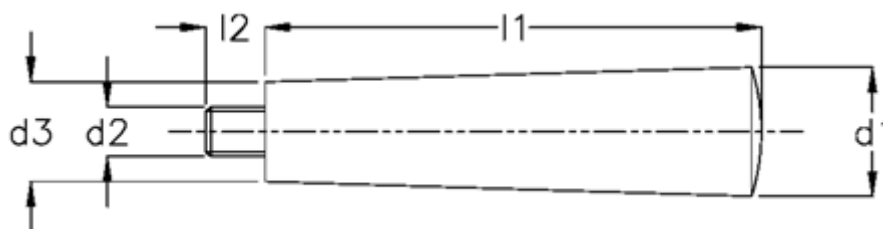

Article number: 20124026

Description: E+G Fixed handle GN 203-26-M10

Measures

d1 = 26

d2 = M10

d3 = 20

l1 = 100

l2 = 12